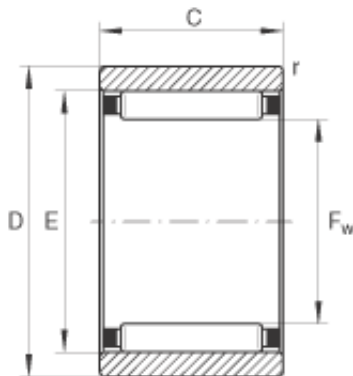

?????? - ???????????????...

RNAO45X55X17 INA Needle Roller Bearings

Bearing No. RNAO45X55X17

RNAO45X55X17 Bearing 2D drawings and 3D CAD models

Size	45x55x17 mm
Bore Diameter	45 mm
Outer Diameter	55 mm
Width	17 mm
F_w	45 mm
D	55 mm
C	17 mm
D_a	50,5 mm
D_b	45,6 mm
d_b	49,2 mm
E	50 mm
$r_{a \max}$	0,3 mm
r_{\min}	0,3 mm
m	83 g / Weight
C_r	25500 N / Dynamic load rating (radial)
C_{0r}	46000 N / Static load rating (radial)
C_{ur}	7100 N / Fatigue limit load, radial
n_G	10300 1/min / Limiting speed
n_B	5800 1/min / Reference speed
Category	Bearings
Inventory	0.0
Manufacturer Name	SCHAEFFLER GROUP